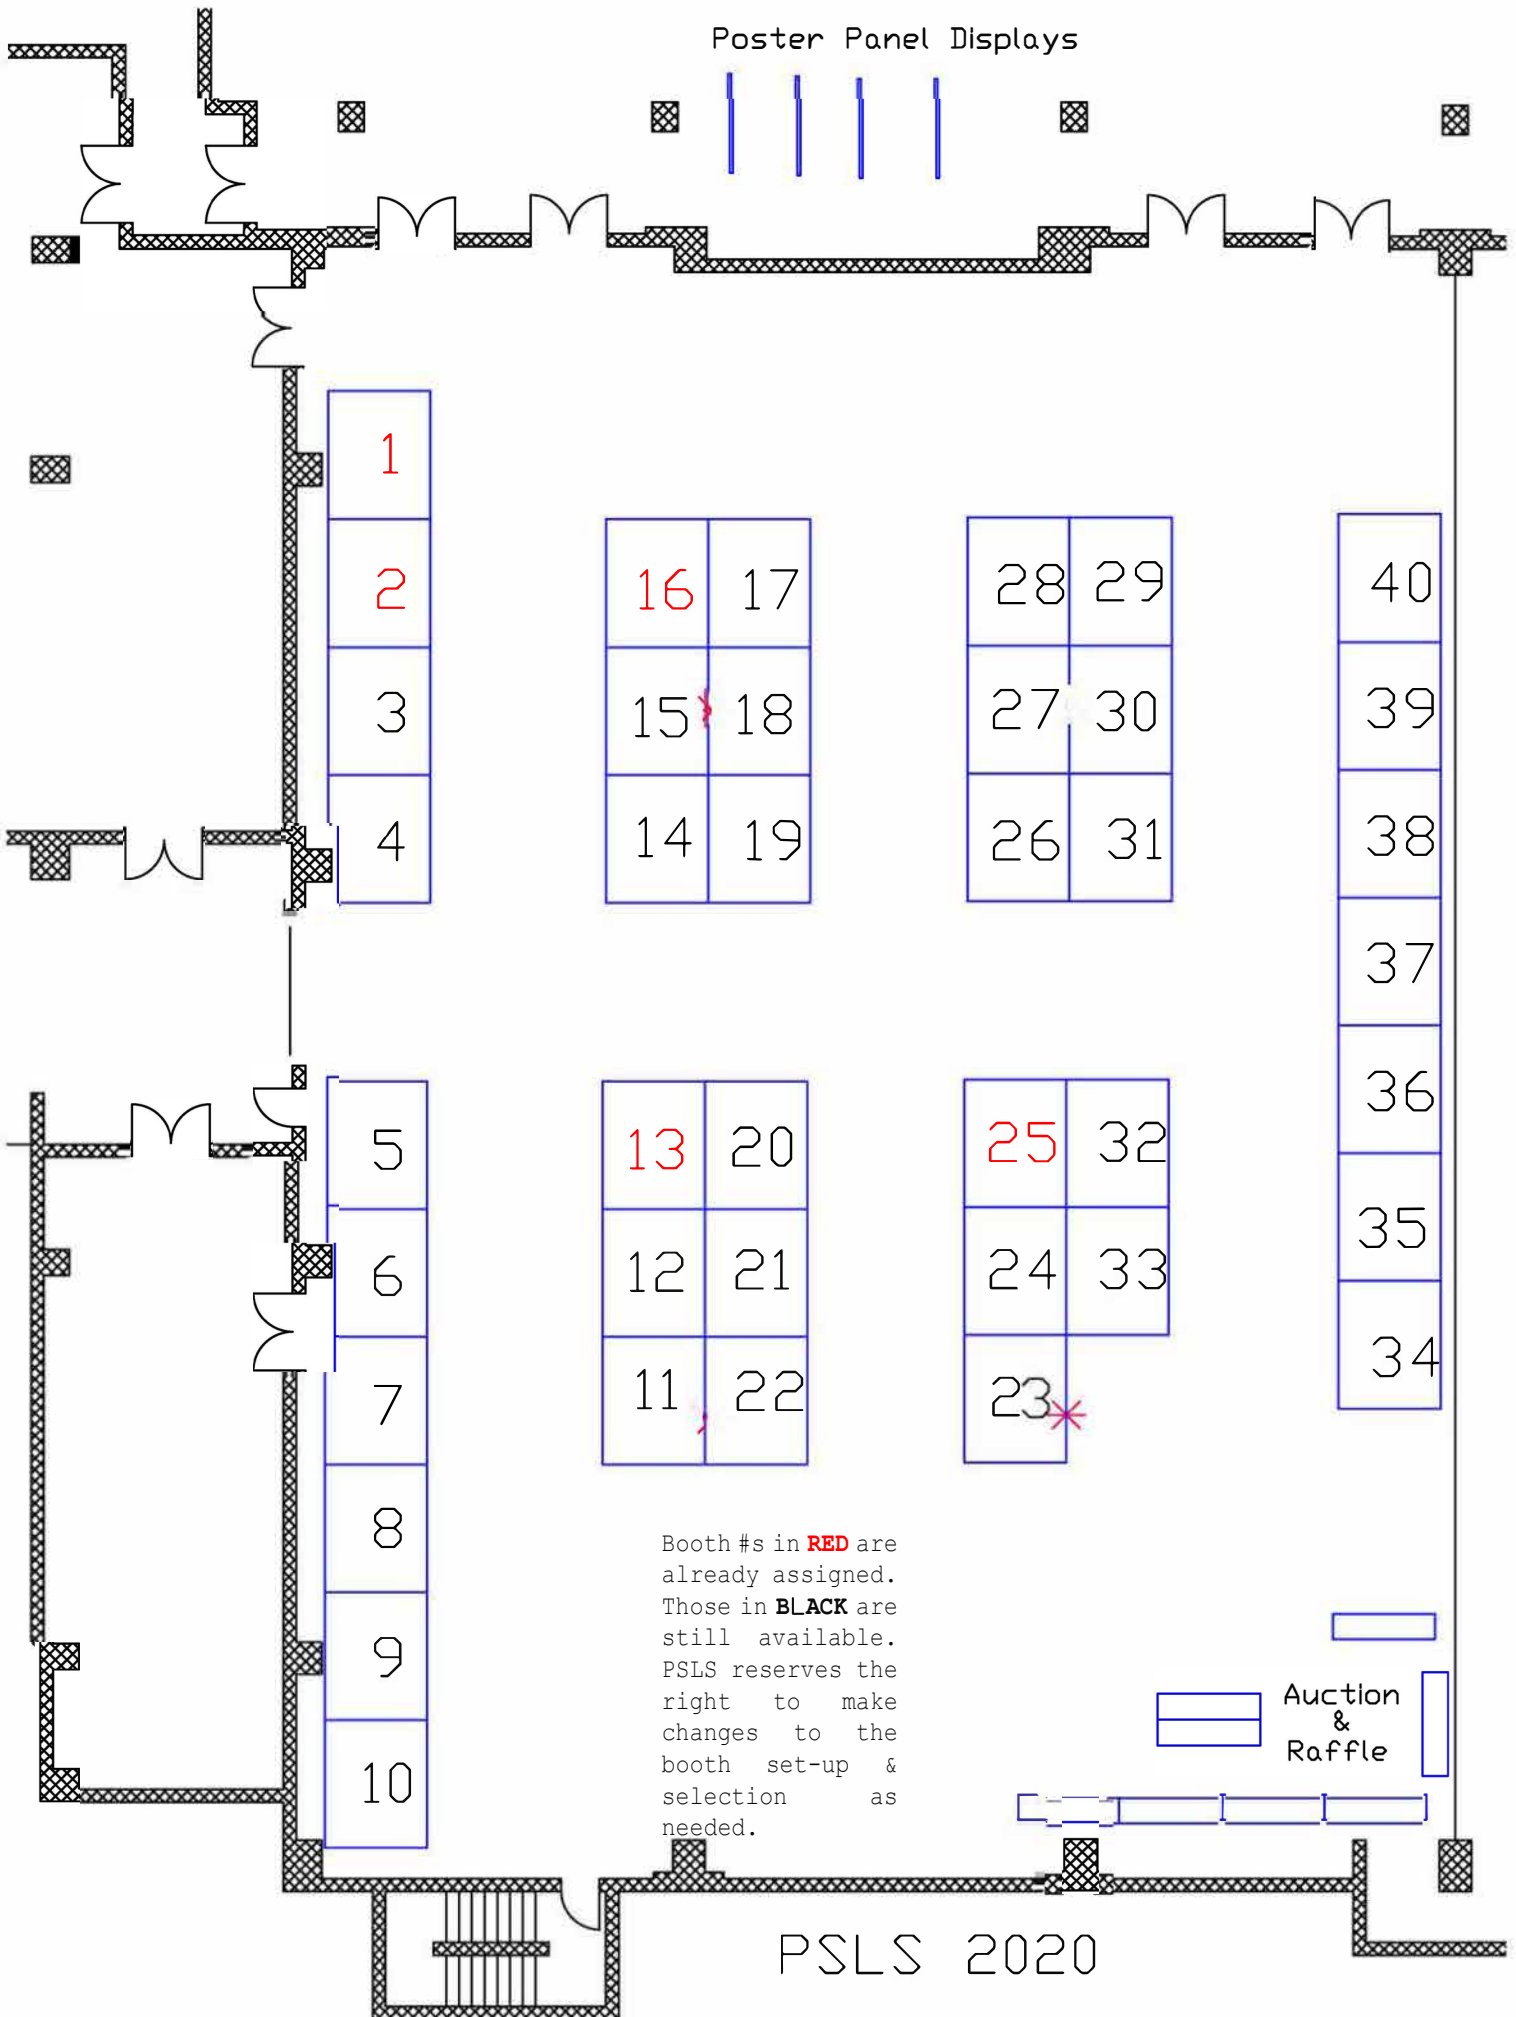

Poster Panel Displays

Booth #s in **RED** are already assigned. Those in **BLACK** are still available. PSLs reserves the right to make changes to the booth set-up & selection as needed.

Auction & Raffle